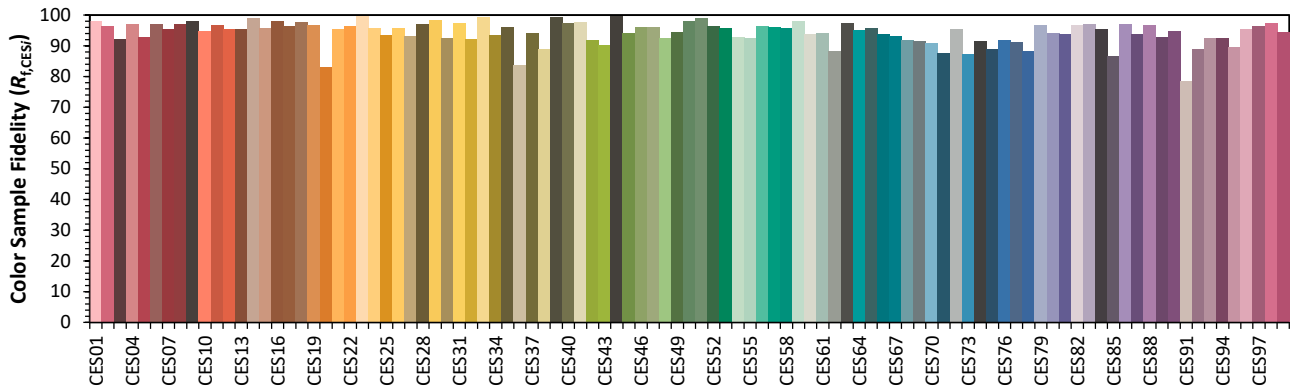

IES TM-30-18 Color Rendition Report

Source: XOB09V930

Manufacturer: Xicato

Date: 3/24/2020

Model: XOB

Notes: This is a recommended method for displaying IES TM-30-18 information.

x 0.4256
 y 0.3824
 u' 0.2527
 v' 0.5108