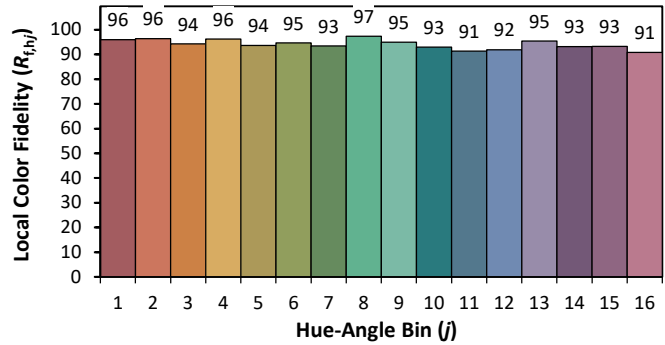

IES TM-30-18 Color Rendition Report

Source: XOB09V930

Manufacturer: Xicato

Date: 3/24/2020

Model: XOB

Notes: This is a recommended method for displaying IES TM-30-18 information.

x 0.4256
 y 0.3824
 u' 0.2527
 v' 0.5108