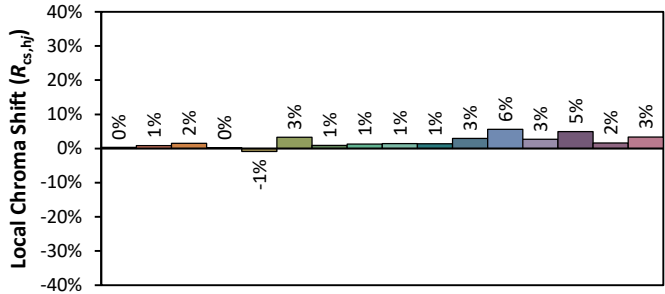

IES TM-30-18 Color Rendition Report

Source: XOB09V930

Manufacturer: Xicato

Date: 3/24/2020

Model: XOB

Notes: This is a recommended method for displaying IES TM-30-18 information.

x 0.4256
 y 0.3824
 u' 0.2527
 v' 0.5108