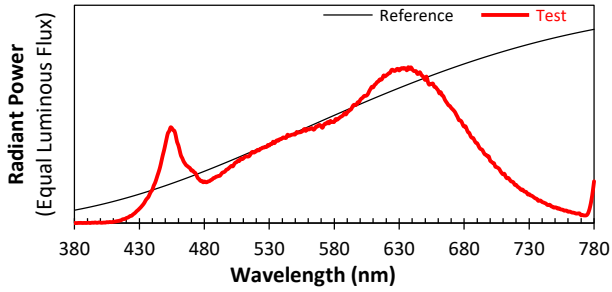

IES TM-30-18 Color Rendition Report

Source: XOB09V930

Manufacturer: Xicato

Date: 3/24/2020

Model: XOB

Notes: This is a recommended method for displaying IES TM-30-18 information.

x 0.4256
 y 0.3824
 u' 0.2527
 v' 0.5108