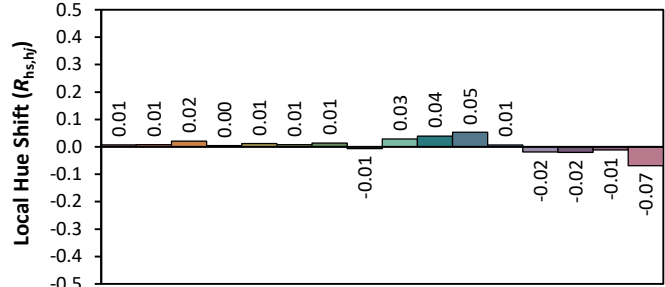

IES TM-30-18 Color Rendition Report

Source: XOB09V930

Manufacturer: Xicato

Date: 3/24/2020

Model: XOB

Notes: This is a recommended method for displaying IES TM-30-18 information.

x 0.4256
 y 0.3824
 u' 0.2527
 v' 0.5108