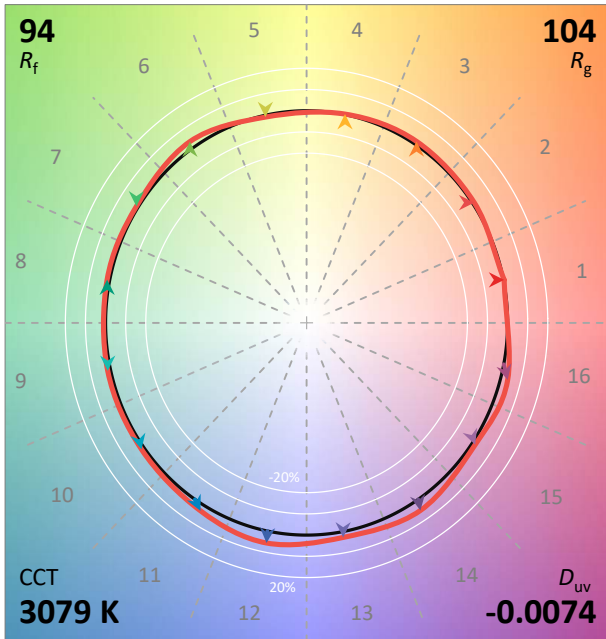

IES TM-30-18 Color Rendition Report

Source: XOB09V930

Manufacturer: Xicato

Date: 3/24/2020

Model: XOB

Notes: This is a recommended method for displaying IES TM-30-18 information.

x 0.4256
 y 0.3824
 u' 0.2527
 v' 0.5108